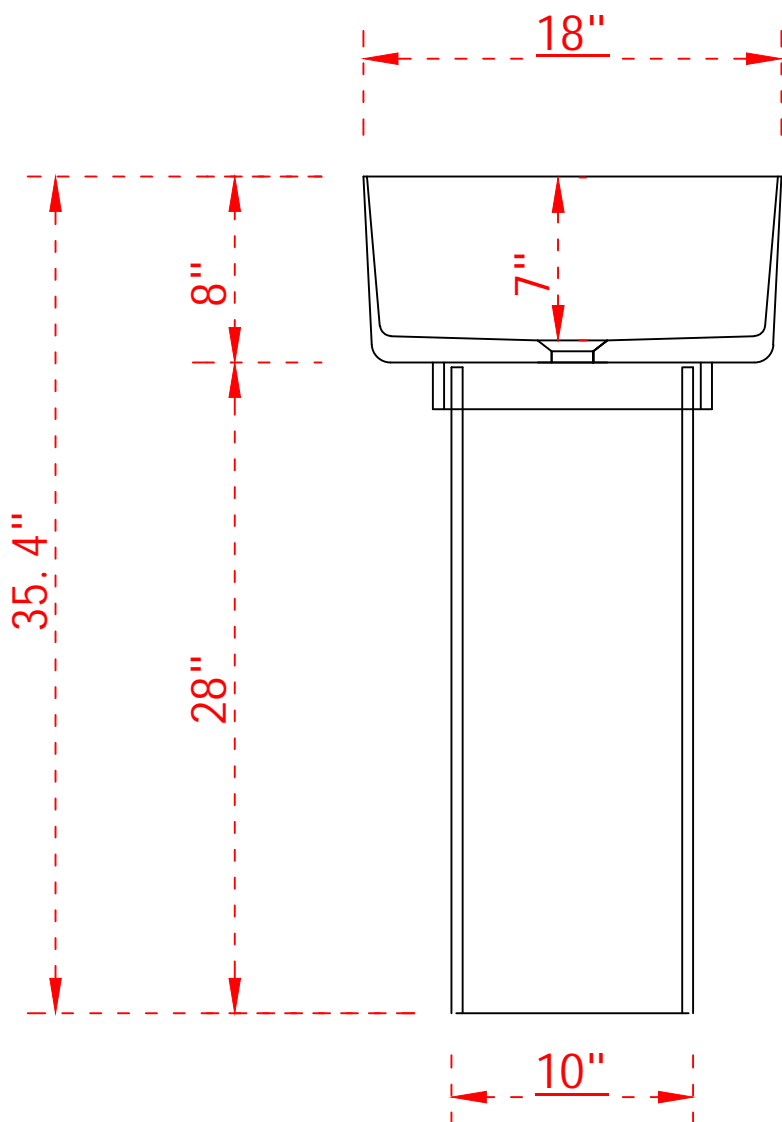

SOLID SURFACE PEDESTAL BASIN
Model: Monte Carlo

FEATURES

- Product Finish: Pink
- Material: Solid Surface
- Length: 35.4"
- Width: 18"
- Height: 7"
- Drain included: Yes
- Drain Placement: Centre
- Faucet Included: No
- Faucet Drillings: No
- Weight Uncrated (LBS): 44
- Weight Crated (LBS): 53