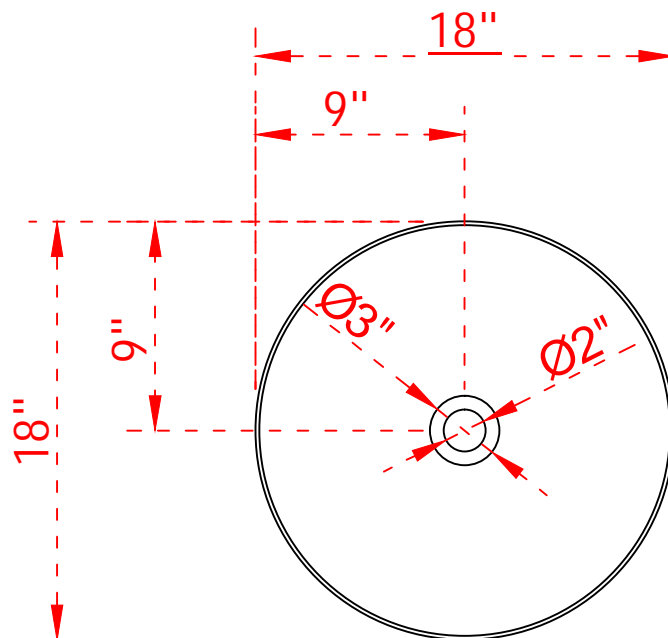

SOLID SURFACE PEDESTAL BASIN
Model: Monte Carlo

FEATURES

- Product Finish: Pink
- Material: Solid Surface
- Length: 35.4"
- Width: 18"
- Height: 7"
- Drain included: Yes
- Drain Placement: Centre
- Faucet Included: No
- Faucet Drillings: No
- Weight Uncrated (LBS): 44
- Weight Crated (LBS): 53