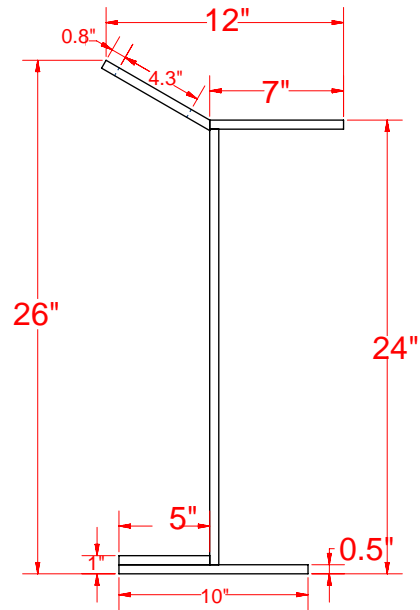

SOLID SURFACE ACCESSORIES

Model: Porta Asciugamani

FEATURES

Product Finish:White

Material:Solid Surface

Length:26"

Width:5"

Height:0.5"

Weight Uncrated (LBS): 24

Weight Crated (LBS):30