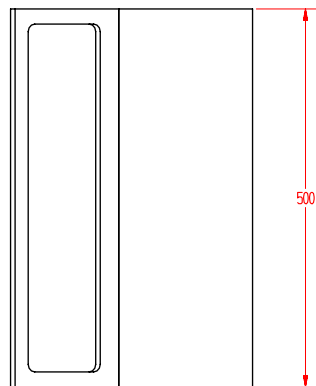

SOLID SURFACE ACCESSORIES

Model: Porta Asciugamani

FEATURES

Product Finish:White

Material:Solid Surface

Length:26"

Width:5"

Height:0.5"

Weight Uncrated (LBS): 24

Weight Crated (LBS):30