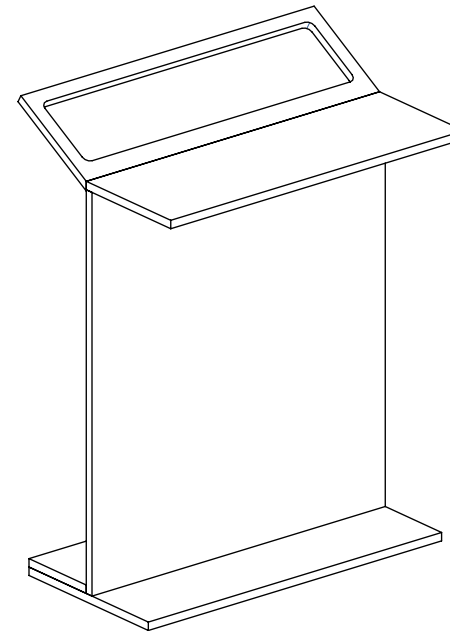

SOLID SURFACE ACCESSORIES

Model: Porta Asciugamani

FEATURES

Product Finish:White

Material:Solid Surface

Length:26"

Width:5"

Height:0.5"

Weight Uncrated (LBS): 24

Weight Crated (LBS):30