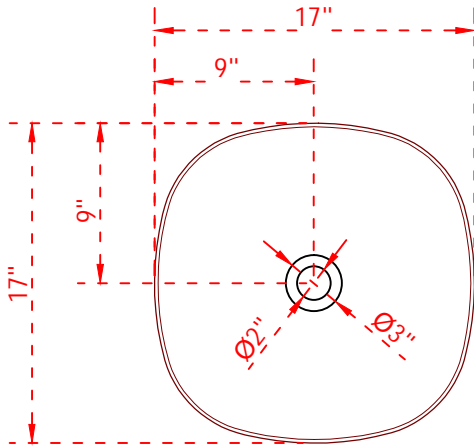

SOLID SURFACE BASIN

Model:Ciotola Lavabo

FEATURES

Product Finish: White

Material:Solid Surface

Length:17"

Width:17"

Height:6"

Water Depth to Rim:5"

Drain included:Yes

Drain Placement:Centre

Basin Weight Uncrated (LBS):9

Basin Weight Crated (LBS):15

DEVINCHY