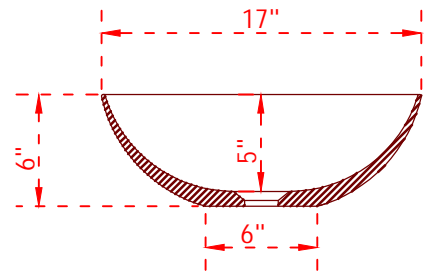

SOLID SURFACE BASIN

Model:Ciotola Lavabo

FEATURES

Product Finish: White

Material:Solid Surface

Length:17"

Width:17"

Height:6"

Water Depth to Rim:5"

Drain included:Yes

Drain Placement:Centre

Basin Weight Uncrated (LBS):9

Basin Weight Crated (LBS):15

DEVINCHY