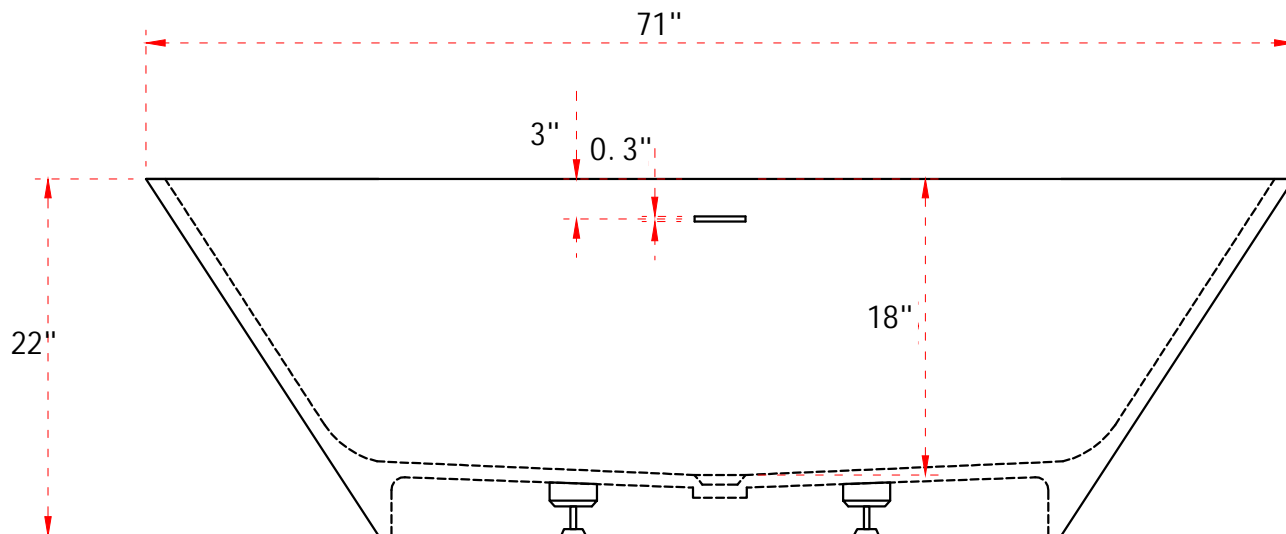

**SOLID SURFACE FREESTANDING TUB**  
 Model:Sanremo

**FEATURES**

- Product Finish:White
- Overflow Hole:Yes
- Material:Solid Surface
- Length:71"
- Width:33"
- Height:22"
- Tube Interior Length:45"
- Tube Interior Width:16"
- Water Depth to Rim:18"
- Water Depth to Overflow:15"
- Tap Deck:No
- Drain included:Yes
- Drain Placement:Center
- Faucet Included:No
- Faucet Drillings:No Drillings
- Water Capacity Without/With Overflow:  
(Gallons):114/106
- Built-In Adjusters:Yes
- Tube Weight Uncrated (LBS):373
- Tube Weight Crated (LBS):472