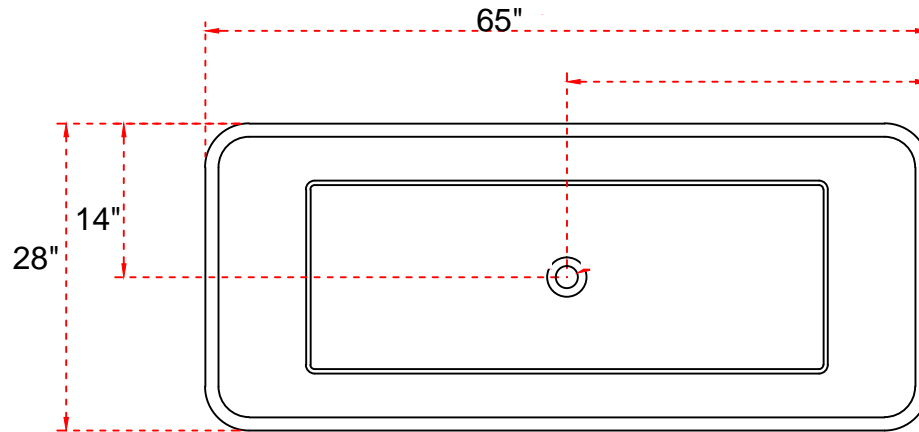

# SOLID SURFACE FREESTANDING TUB

Model:Jazz

## FEATURES

- Product Finish:White
- Overflow Hole:Yes
- Material:Solid Surface
- Length:65"
- Width:28"
- Height:24"
- Tub Interior Length:47"
- Tub Interior Width:20"
- Water Depth to Rim:19"
- Water Depth to Overflow:15"
- Tap Deck:No
- Drain included:Yes
- Drain Placement:Center
- Faucet Included:No
- Faucet Drillings:No Drillings
- Water Capacity Without/With Overflow:  
(Gallons):106/79
- Built-In Adjusters:Yes
- Tub Weight Uncrated (LBS):425
- Tub Weight Crated (LBS):525