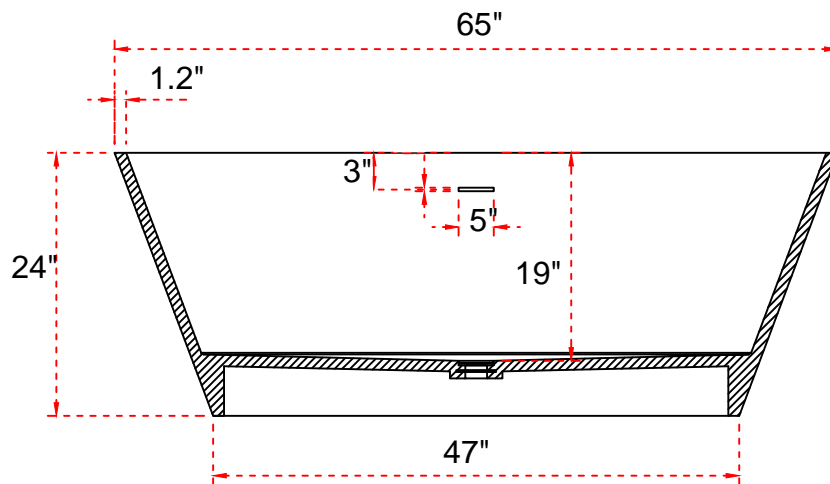

# SOLID SURFACE FREESTANDING TUB

Model:Jazz

## FEATURES

- Product Finish:White
- Overflow Hole:Yes
- Material:Solid Surface
- Length:65"
- Width:28"
- Height:24"
- Tub Interior Length:47"
- Tub Interior Width:20"
- Water Depth to Rim:19"
- Water Depth to Overflow:15"
- Tap Deck:No
- Drain included:Yes
- Drain Placement:Center
- Faucet Included:No
- Faucet Drillings:No Drillings
- Water Capacity Without/With Overflow:  
(Gallons):106/79
- Built-In Adjusters:Yes
- Tub Weight Uncrated (LBS):425
- Tub Weight Crated (LBS):525