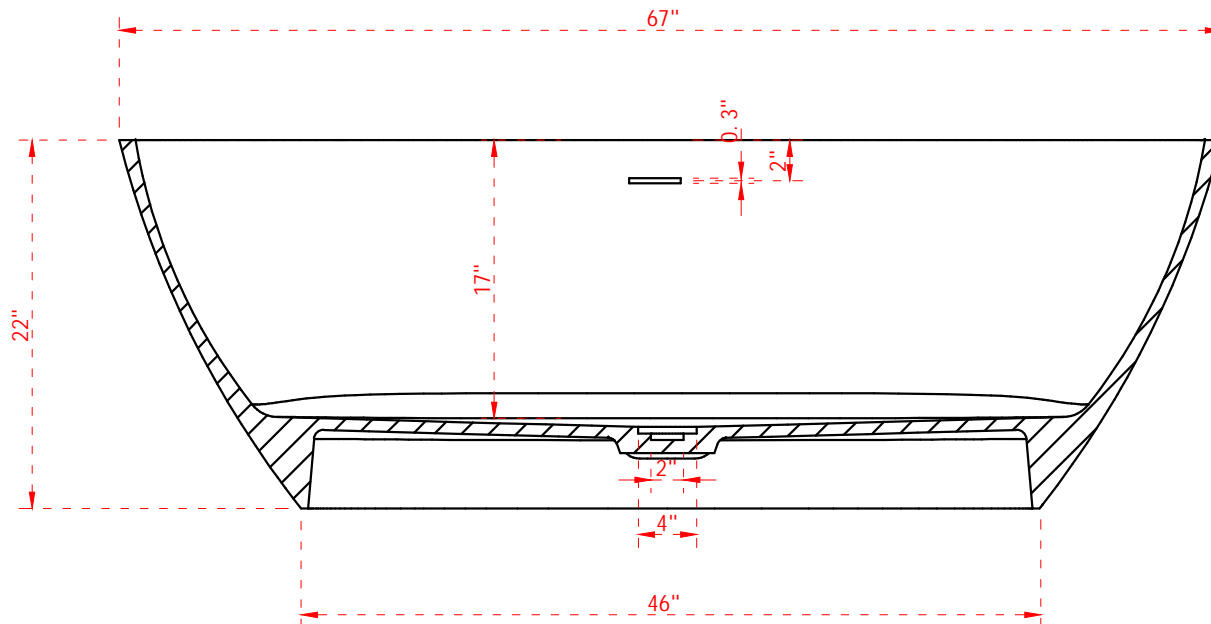

SOLID SURFACE FREESTANDING TUB
Model:Ferrari

FEATURES

- Product Finish:White
- Overflow Hole:Yes
- Material:Solid Surface
- Length:67"
- Width:28"
- Height:22"
- Tub Interior Length:49"
- Tub Interior Width:21"
- Water Depth to Rim:17"
- Water Depth to Overflow:14"
- Tap Deck:No
- Drain included:Yes
- Drain Placement:Center
- Faucet Included:No
- Faucet Drillings:No Drillings
- Water Capacity Without/With Overflow:
(Gallons):106/87
- Built-In Adjusters:Yes
- Tub Weight Uncrated (LBS):328
- Tub Weight Crated (LBS):428