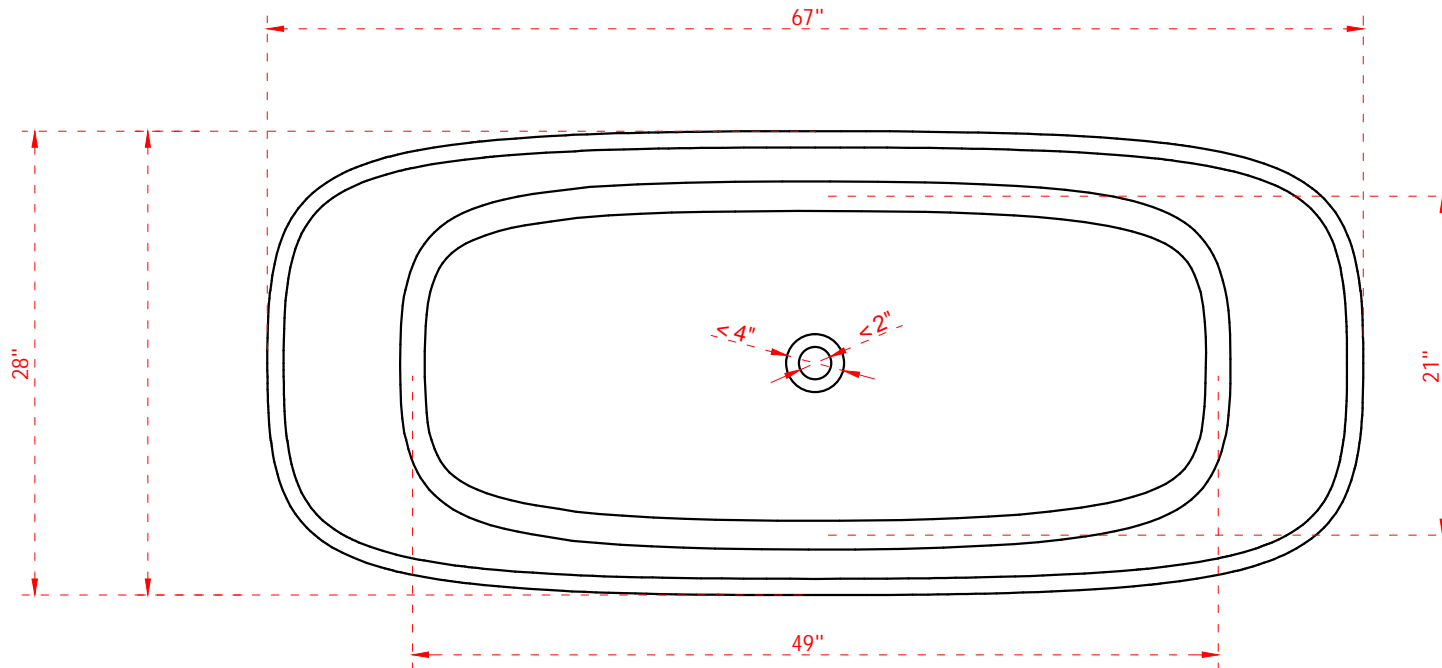

SOLID SURFACE FREESTANDING TUB
Model:Ferrari

FEATURES

- Product Finish:White
- Overflow Hole:Yes
- Material:Solid Surface
- Length:67"
- Width:28"
- Height:22"
- Tub Interior Length:49"
- Tub Interior Width:21"
- Water Depth to Rim:17"
- Water Depth to Overflow:14"
- Tap Deck:No
- Drain included:Yes
- Drain Placement:Center
- Faucet Included:No
- Faucet Drillings:No Drillings
- Water Capacity Without/With Overflow:
(Gallons):106/87
- Built-In Adjusters:Yes
- Tub Weight Uncrated (LBS):328
- Tub Weight Crated (LBS):428