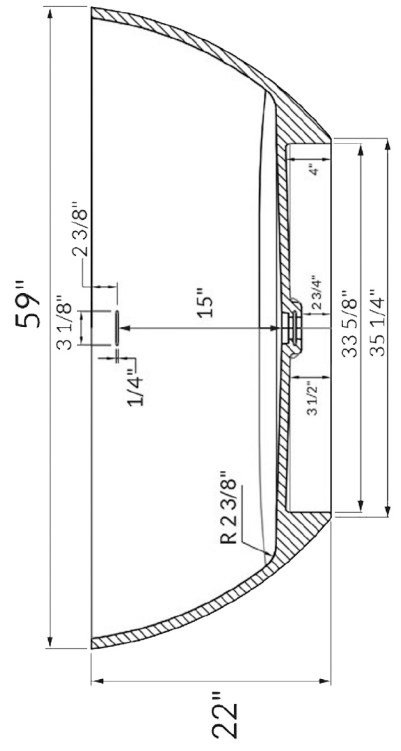

SOLID SURFACE FREESTANDING TUB
Model: Maserati

FEATURES

- Product Finish: White
- Overflow Hole: Yes
- Material: Solid Surface
- Length: 59"
- Width: 30"
- Height: 23"
- Water Depth to Rim: 18"
- Water Depth to Overflow: 15"
- Tap Deck: No
- Drain included: Yes
- Drain Placement: Center
- Faucet Included: No
- Faucet Drillings: No Drillings
- Water Capacity Without/With Overflow (Gallons): 106/87
- Built-In Adjusters: Yes
- Tube Weight Uncrated (LBS): 309
- Tube Weight Crated (LBS): 408

:

DEVINCHY

*Measurements are ± 1/2" and are subject to change without notice.