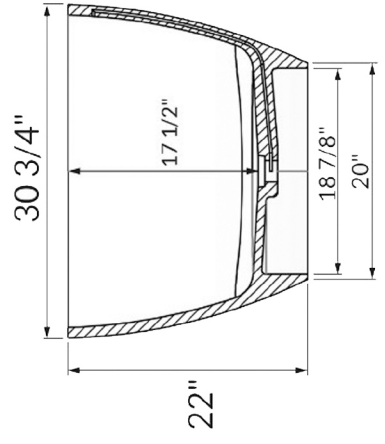

SOLID SURFACE FREESTANDING TUB
Model: Maserati

FEATURES

- Product Finish: White
- Overflow Hole: Yes
- Material: Solid Surface
- Length: 59"
- Width: 30"
- Height: 23"
- Water Depth to Rim: 18"
- Water Depth to Overflow: 15"
- Tap Deck: No
- Drain included: Yes
- Drain Placement: Center
- Faucet Included: No
- Faucet Drillings: No Drillings
- Water Capacity Without/With Overflow (Gallons): 106/87
- Built-In Adjusters: Yes
- Tube Weight Uncrated (LBS): 309
- Tube Weight Crated (LBS): 408

:

DEVINCHY

*Measurements are ± 1/2" and are subject to change without notice.