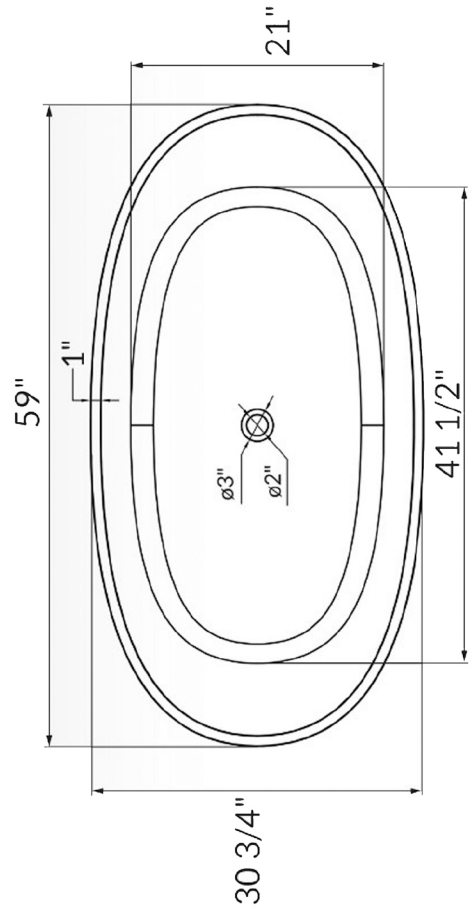

SOLID SURFACE FREESTANDING TUB
Model: Maserati

FEATURES

- Product Finish: White
- Overflow Hole: Yes
- Material: Solid Surface
- Length: 59"
- Width: 30"
- Height: 23"
- Water Depth to Rim: 18"
- Water Depth to Overflow: 15"
- Tap Deck: No
- Drain included: Yes
- Drain Placement: Center
- Faucet Included: No
- Faucet Drillings: No Drillings
- Water Capacity Without/With Overflow (Gallons): 106/87
- Built-In Adjusters: Yes
- Tube Weight Uncrated (LBS): 309
- Tube Weight Crated (LBS): 408

:

DEVINCHY

*Measurements are ± 1/2" and are subject to change without notice.