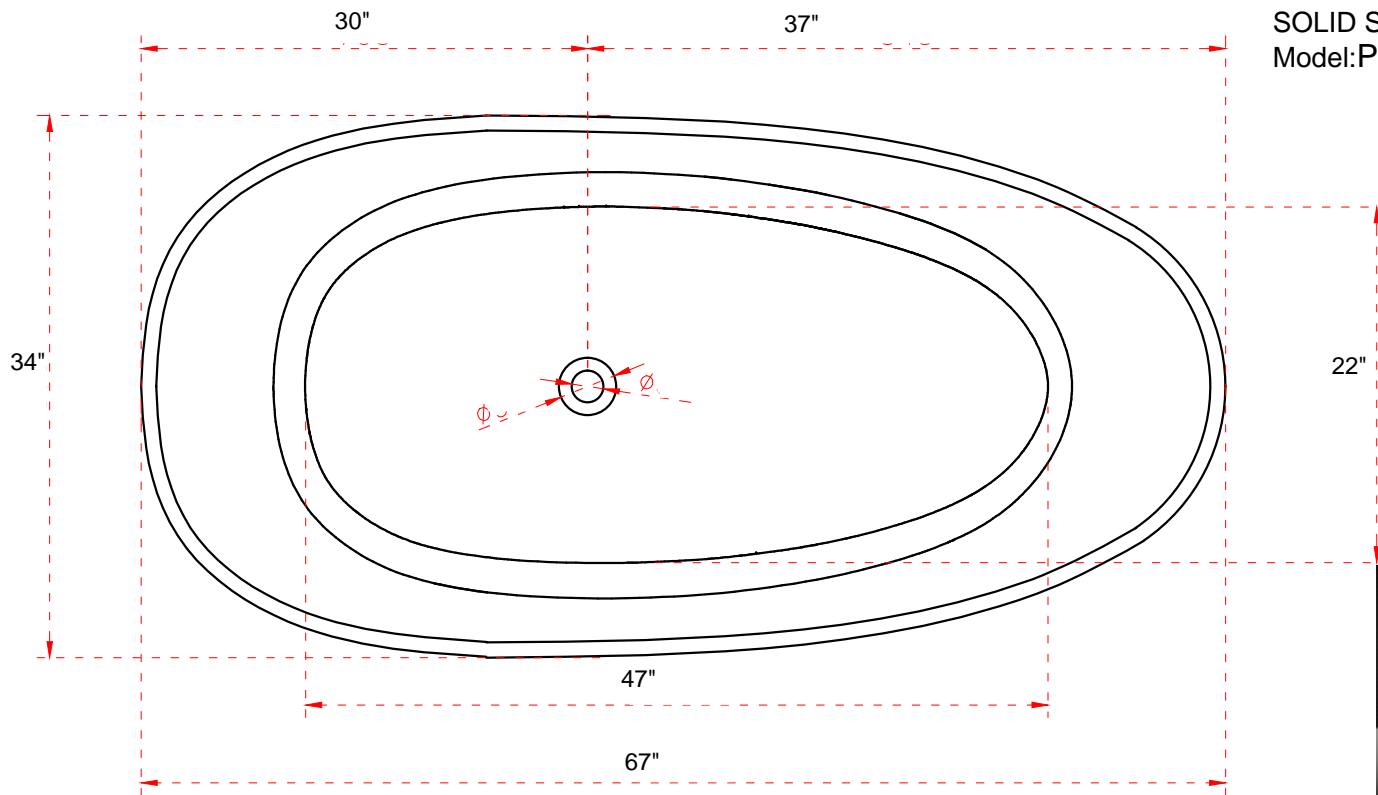

SOLID SURFACE FREESTANDING TUB
 Model:Pietra Ovale

DEVINCHY

FEATURES

- Product Finish:crackle gray
- Overflow Hole:Yes
- Material:Solid Surface
- Length:67"
- Width:34"
- Height:22"
- Tub Interior Length:47"
- Tub Interior Width:22"
- Water Depth to Rim:17"
- Water Capacity Without/With Overflow:
(Gallons):114/106
- Built-In Adjusters:Yes
- Tub Weight Uncrated (LBS):328
- Tub Weight Crated (LBS):428