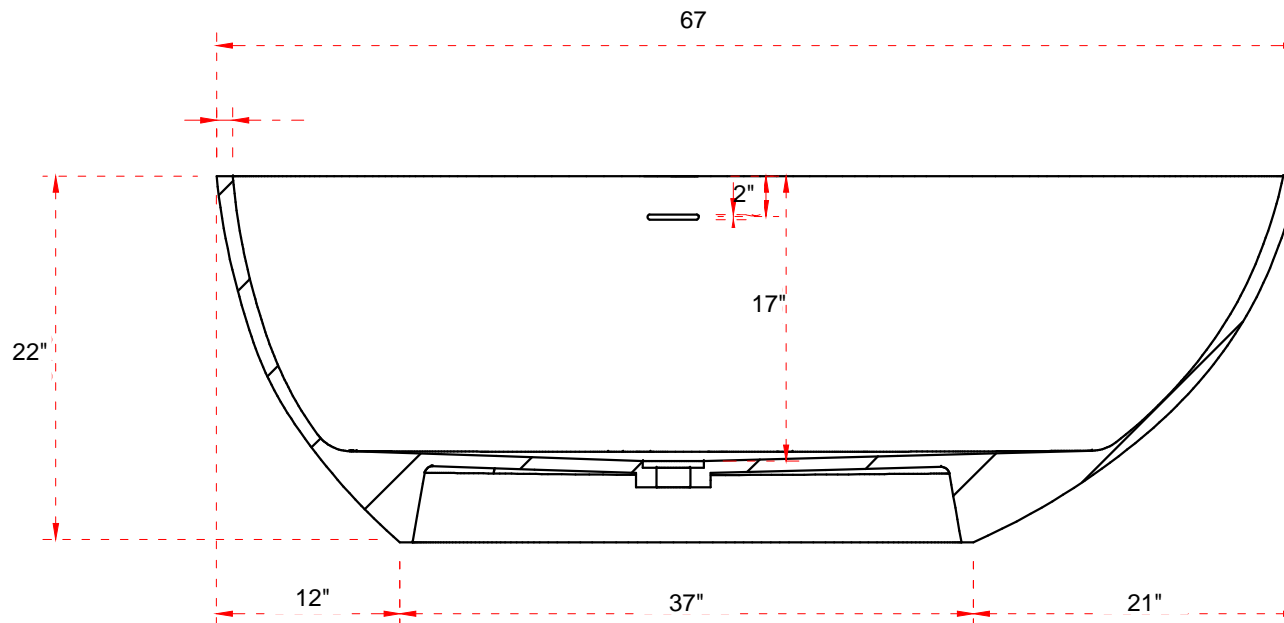

SOLID SURFACE FREESTANDING TUB
 Model:Pietra Ovale

DEVINCHY

FEATURES

- Product Finish:crackle gray
- Overflow Hole:Yes
- Material:Solid Surface
- Length:67"
- Width:34"
- Height:22"
- Tub Interior Length:47"
- Tub Interior Width:22"
- Water Depth to Rim:17"
- Water Capacity Without/With Overflow:
(Gallons):114/106
- Built-In Adjusters:Yes
- Tub Weight Uncrated (LBS):328
- Tub Weight Crated (LBS):428