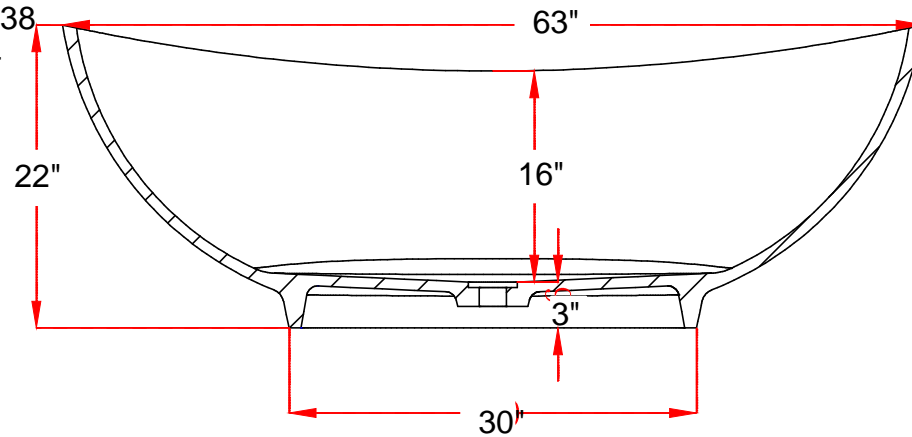

## FEATURES

Product Finish:White

Overflow Hole:Yes

Material:Solid Surface

Length:63"

Width:31"

Height:22"

Tub Interior Length:33"

Tub Interior Width:19"

Water Depth to Rim:16"

Water Depth to Overflow:12"

Tap Deck:No

Drain included:Yes

Drain Placement:Center

Faucet Included:No

Faucet Drillings:No Drillings

Water Capacity Without /With Overflow:

(Gallons):79/66

Built-In Adjusters:Yes

Tub Weight Uncrated (LBS):238

Tub Weight Crated (LBS):624

DEVINCHY