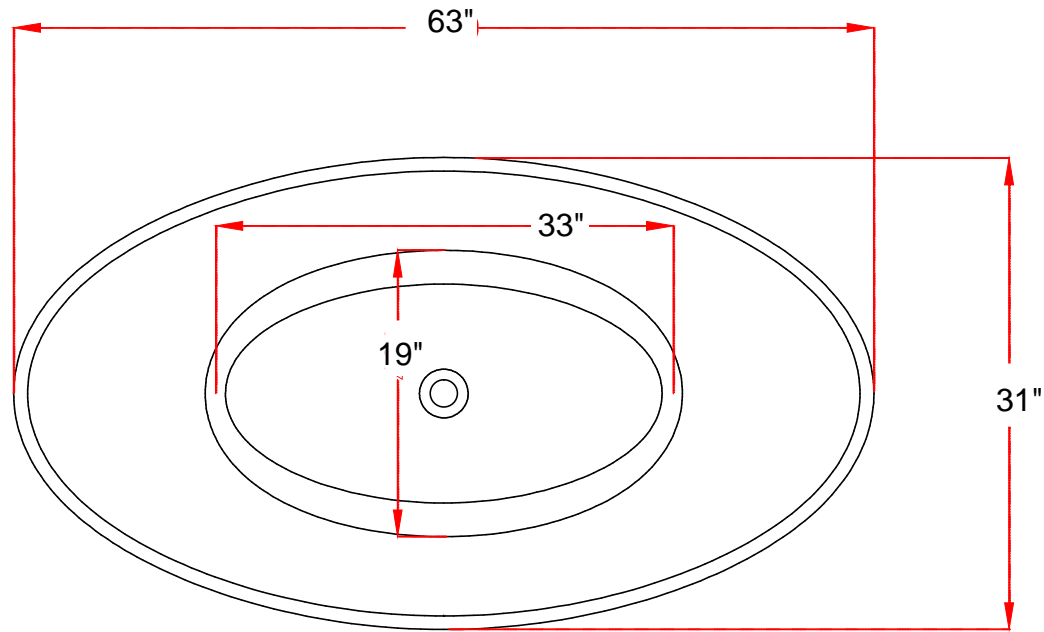

## FEATURES

Product Finish:White

Overflow Hole:Yes

Material:Solid Surface

Length:63"

Width:31"

Height:22"

Tub Interior Length:33"

Tub Interior Width:19"

Water Depth to Rim:16"

Water Depth to Overflow:12"

Tap Deck:No

Drain included:Yes

Drain Placement:Center

Faucet Included:No

Faucet Drillings:No Drillings

Water Capacity Without /With Overflow:

(Gallons):79/66

Built-In Adjusters:Yes

Tub Weight Uncrated (LBS):238

Tub Weight Crated (LBS):624

DEVINCHY