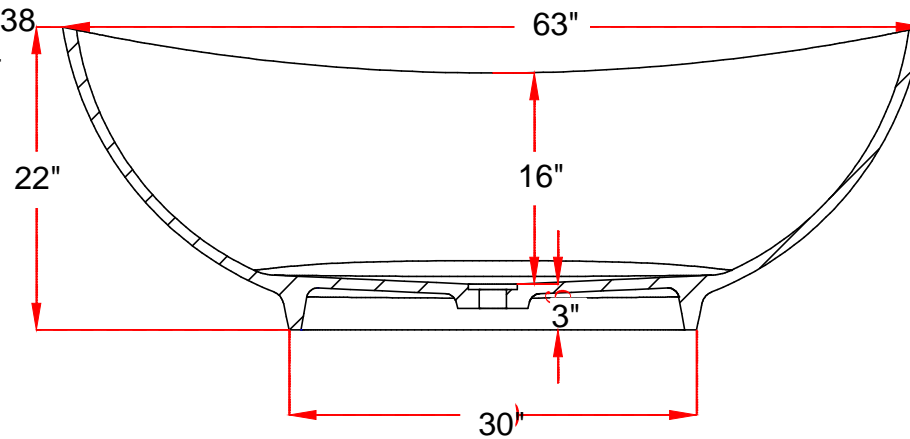

## FEATURES

Product Finish:Black

Overflow Hole:Yes

Material:Solid Surface

Length:63"

Width:31"

Height:22"

Tub Interior Length:33"

Tub Interior Width:19"

Water Depth to Rim:16"

Water Depth to Overflow:12"

Tap Deck:No

Drain included:Yes

Drain Placement:Center

Faucet Included:No

Faucet Drillings:No Drillings

Water Capacity Without /With Overflow:

(Gallons):79/66

Built-In Adjusters:Yes

Tub Weight Uncrated (LBS):238

Tub Weight Crated (LBS):624

DEVINCHY