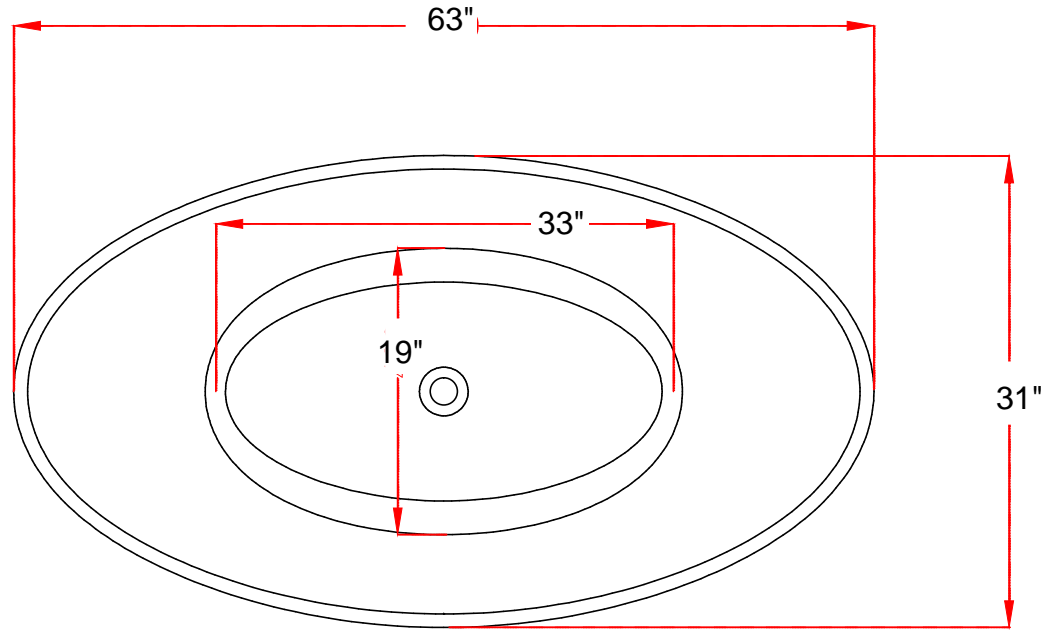

## FEATURES

Product Finish:Black

Overflow Hole:Yes

Material:Solid Surface

Length:63"

Width:31"

Height:22"

Tub Interior Length:33"

Tub Interior Width:19"

Water Depth to Rim:16"

Water Depth to Overflow:12"

Tap Deck:No

Drain included:Yes

Drain Placement:Center

Faucet Included:No

Faucet Drillings:No Drillings

Water Capacity Without /With Overflow:

(Gallons):79/66

Built-In Adjusters:Yes

Tub Weight Uncrated (LBS):238

Tub Weight Crated (LBS):624

DEVINCHY