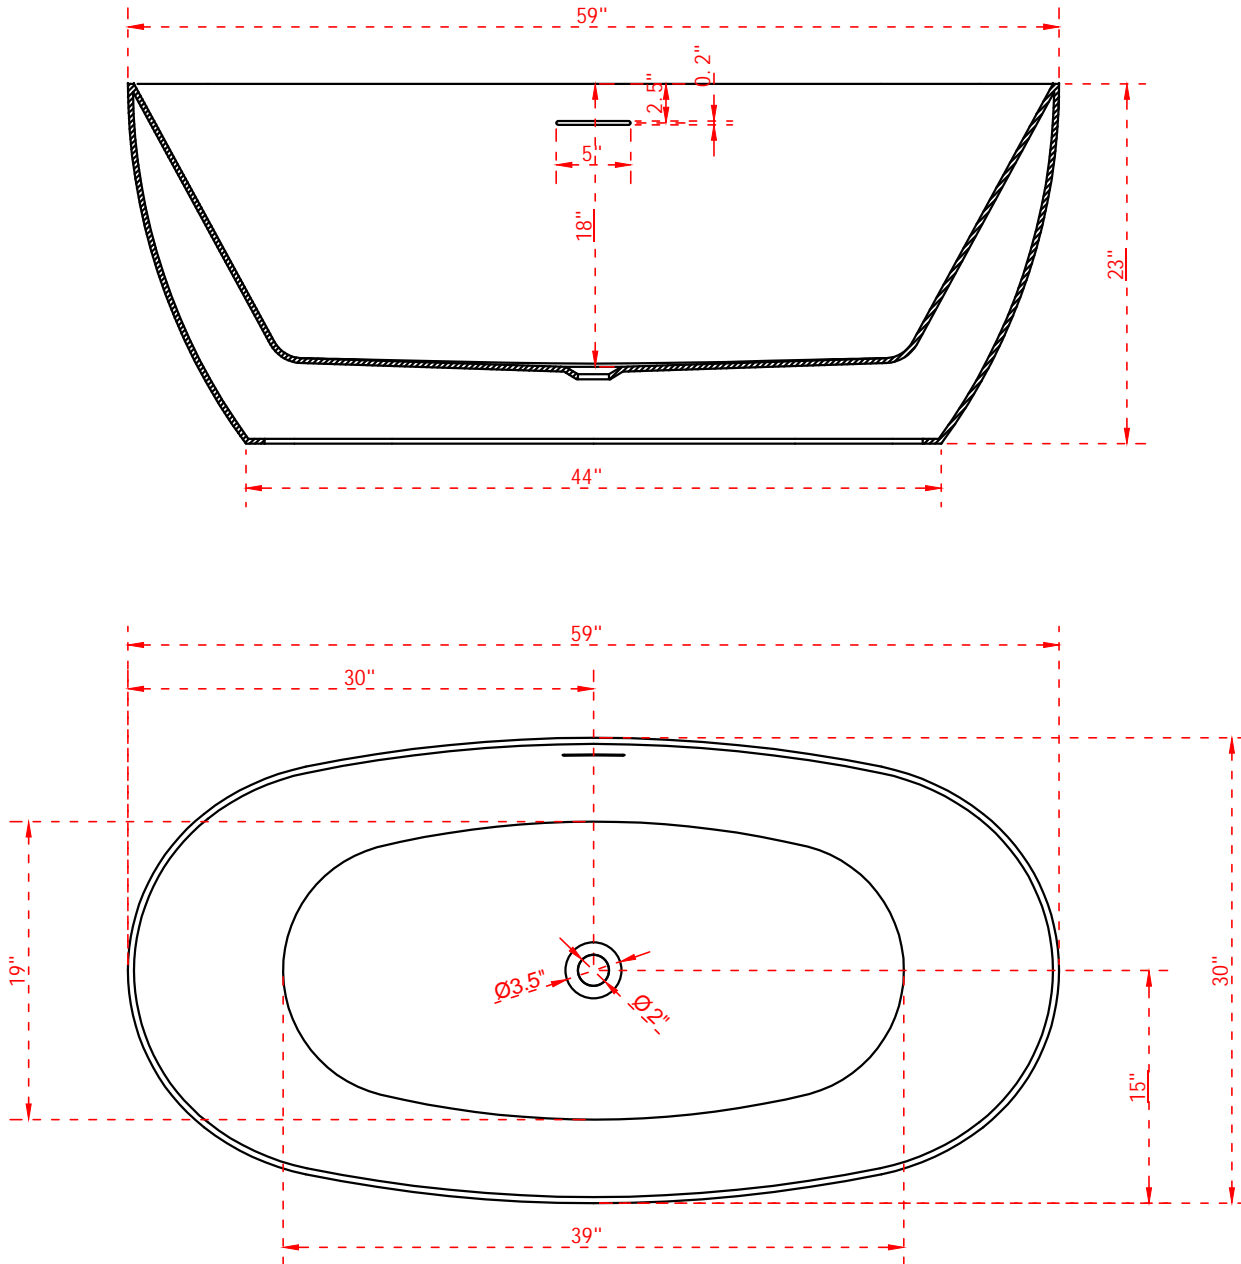

ACRYLIC FREESTANDING TUB
Model: Classico

FEATURES

Product Finish:GlossyWhite

Overflow Hole:Yes

Material:Acrylic

Length:59"

Width:30"

Height:23"

Tub Interior Length:39"

Tub Interior Width:19"

Water Depth to Rim:18"

Water Depth to Overflow:15"

Tap Deck:No

Drain included:Yes

Drain Placement:Center

Faucet Included:No

Faucet Drillings:No Drillings

Water Capacity Without/With Overflow:
(Gallons):92/79

Built-In Adjusters:Yes

Tub Weight Uncrated (LBS):73

Tub Weight Crated (LBS):86

DEVINCHY