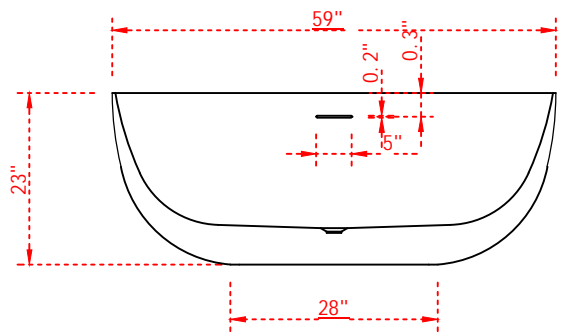

ACRYLIC FREESTANDING TUB  
 Model:Focolare Bianco

FEATURES

- Product Finish:White
- Overflow Hole:Yes
- Material:Acrylic
- Length:59"
- Width:51"
- Height:23"
- Tub Interior Length:28"
- Tub Interior Width:30"
- Water Depth to Rim:20"
- Water Depth to Overflow:18"
- Tap Deck:No
- Drain included:Yes
- Drain Placement:Center
- Faucet Included:No
- Faucet Drillings:No Drillings
- Water Capacity Without/With Overflow:  
(Gallons):159/79
- Built-In Adjusters:Yes
- Tub Weight Uncrated (LBS):99
- Tub Weight Crated (LBS):120