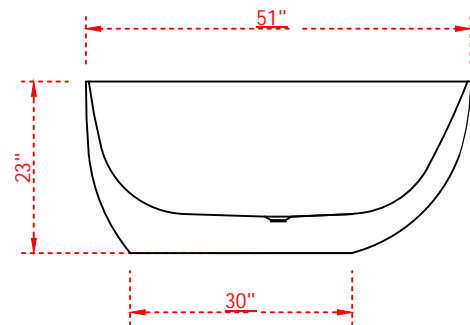

ACRYLIC FREESTANDING TUB  
 Model:Focolare Bianco

FEATURES

- Product Finish:White
- Overflow Hole:Yes
- Material:Acrylic
- Length:59"
- Width:51"
- Height:23"
- Tub Interior Length:28"
- Tub Interior Width:30"
- Water Depth to Rim:20"
- Water Depth to Overflow:18"
- Tap Deck:No
- Drain included:Yes
- Drain Placement:Center
- Faucet Included:No
- Faucet Drillings:No Drillings
- Water Capacity Without/With Overflow:  
(Gallons):159/79
- Built-In Adjusters:Yes
- Tub Weight Uncrated (LBS):99
- Tub Weight Crated (LBS):120