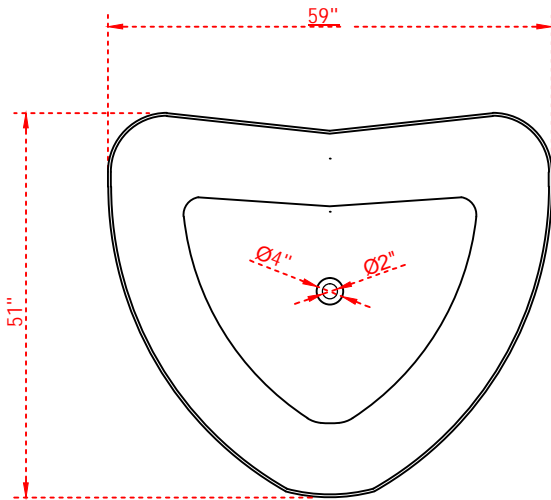

ACRYLIC FREESTANDING TUB  
 Model:Focolare Bianco

FEATURES

- Product Finish:White
- Overflow Hole:Yes
- Material:Acrylic
- Length:59"
- Width:51"
- Height:23"
- Tub Interior Length:28"
- Tub Interior Width:30"
- Water Depth to Rim:20"
- Water Depth to Overflow:18"
- Tap Deck:No
- Drain included:Yes
- Drain Placement:Center
- Faucet Included:No
- Faucet Drillings:No Drillings
- Water Capacity Without/With Overflow:  
(Gallons):159/79
- Built-In Adjusters:Yes
- Tub Weight Uncrated (LBS):99
- Tub Weight Crated (LBS):120