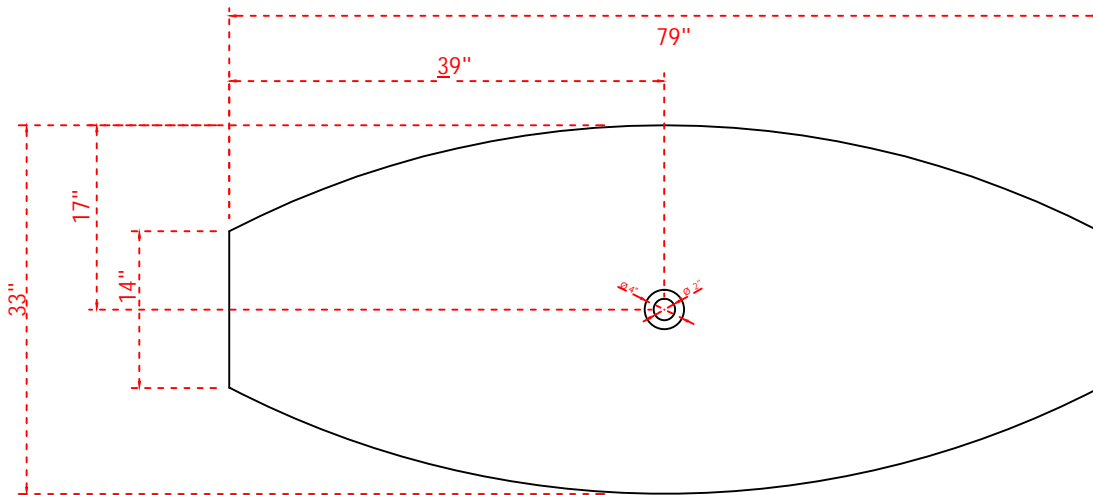

ACRYLIC FREESTANDING TUB
Model:Amaca

DEVINCHY

FEATURES

- Product Finish:White
- Overflow Hole:No
- Material:Acrylic
- Length:79"
- Width:33"
- Height:22"
- Water Depth to Rim:17"
- Tap Deck:No
- Drain included:Yes
- Drain Placement:Center
- Faucet Included:No
- Faucet Drillings:No Drillings
- Water Capacity Without:
(Gallons):140
- Built-In Adjusters:Yes
- Tub Weight Uncrated (LBS):95
- Tub Weight Crated (LBS):119