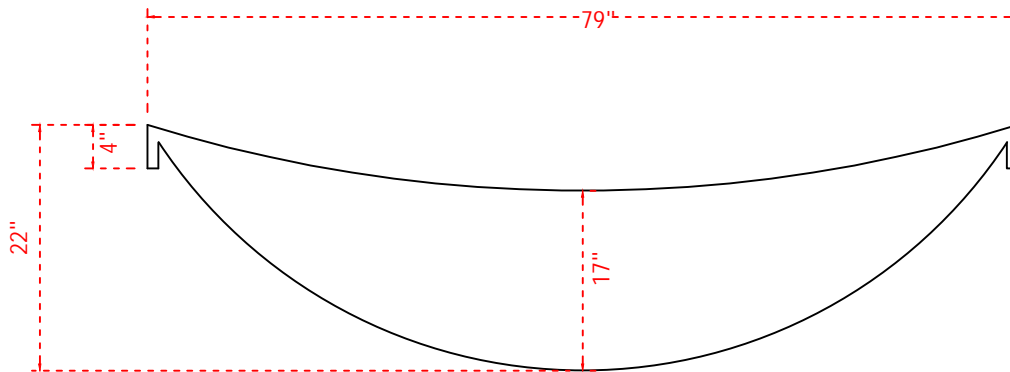

ACRYLIC FREESTANDING TUB
Model:Amaca

DEVINCHY

FEATURES

- Product Finish:White
- Overflow Hole:No
- Material:Acrylic
- Length:79"
- Width:33"
- Height:22"
- Water Depth to Rim:17"
- Tap Deck:No
- Drain included:Yes
- Drain Placement:Center
- Faucet Included:No
- Faucet Drillings:No Drillings
- Water Capacity Without:
(Gallons):140
- Built-In Adjusters:Yes
- Tub Weight Uncrated (LBS):95
- Tub Weight Crated (LBS):119