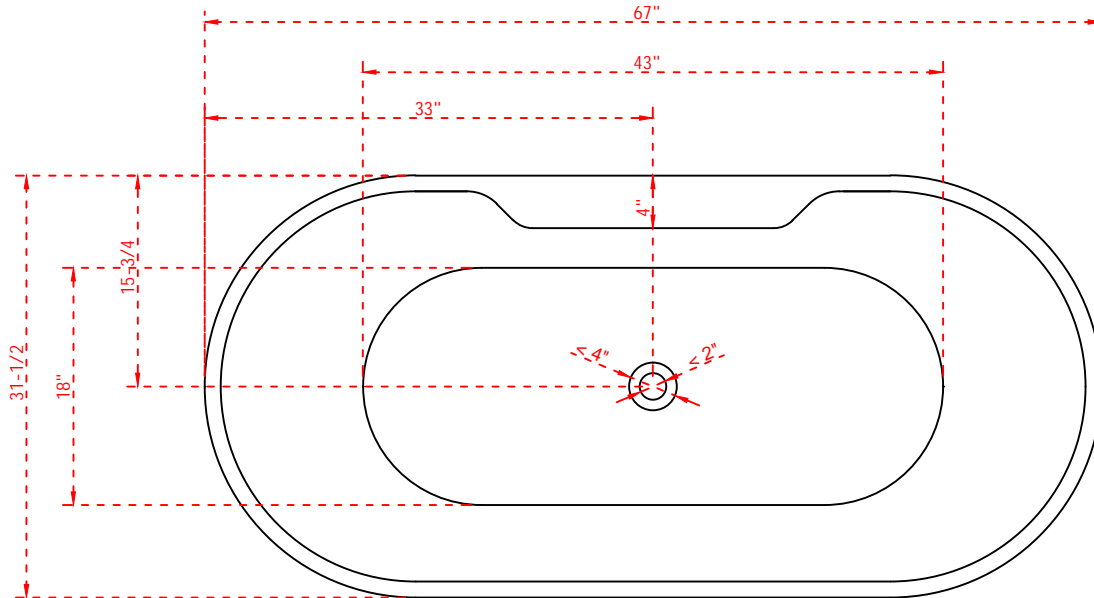

ACRYLIC FREESTANDING TUB
Model:Contrasto

FEATURES

- Product Finish:Black
- Overflow Hole:Yes
- Material:Acrylic
- Length:67"
- Width:31-1/2"
- Height:23"
- Tub Interior Length:47-1/4"
- Tub Interior Width:18"
- Water Depth to Rim:17"
- Water Depth to Overflow:14"
- Tap Deck:No
- Drain included:Yes
- Drain Placement:Center
- Faucet Included:No
- Faucet Drillings:No Drillings
- Water Capacity Without/With Overflow:
(Gallons):106/79
- Built-In Adjusters:Yes
- Tub Weight Uncrated (LBS):88
- Tub Weight Crated (LBS):108