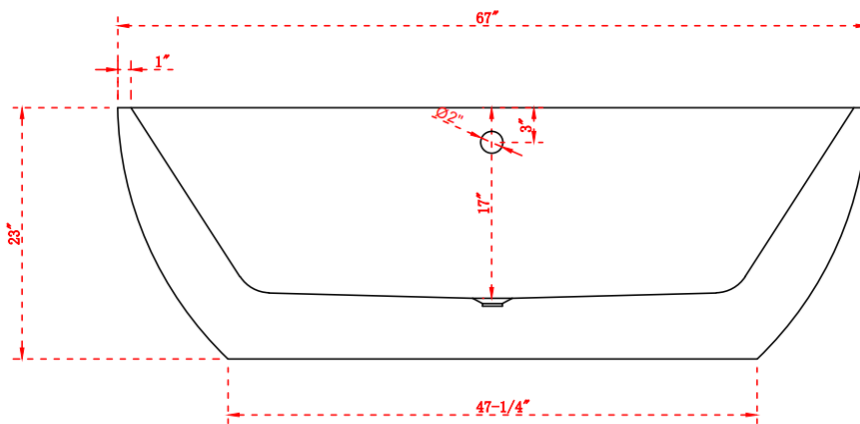

ACRYLIC FREESTANDING TUB
Model:Contrasto

FEATURES

- Product Finish:Black
- Overflow Hole:Yes
- Material:Acrylic
- Length:67"
- Width:31-1/2"
- Height:23"
- Tub Interior Length:47-1/4"
- Tub Interior Width:18"
- Water Depth to Rim:17"
- Water Depth to Overflow:14"
- Tap Deck:No
- Drain included:Yes
- Drain Placement:Center
- Faucet Included:No
- Faucet Drillings:No Drillings
- Water Capacity Without/With Overflow:
(Gallons):106/79
- Built-In Adjusters:Yes
- Tub Weight Uncrated (LBS):88
- Tub Weight Crated (LBS):108