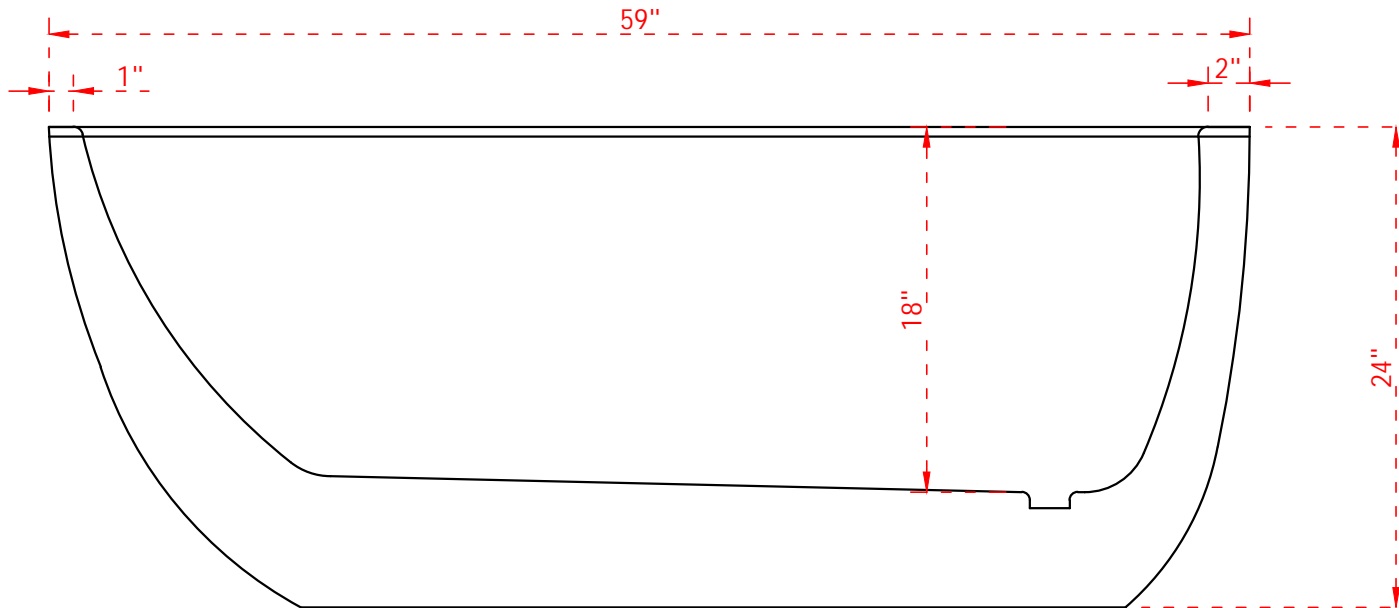

ACRYLIC FREESTANDING TUB
Model: Givilia

FEATURES

- Product Finish: Beige red
- Overflow Hole: Yes
- Material: Acrylic
- Length: 59"
- Width: 28"
- Height: 24"
- Tub Interior Length: 40"
- Tub Interior Width: 18"
- Water Depth to Rim: 18"
- Water Depth to Overflow: 15"
- Tap Deck: No
- Drain included: Yes
- Drain Placement: Right
- Faucet Included: No
- Faucet Drillings: No Drillings
- Water Capacity Without/With Overflow: (Gallons): 87/79
- Built-In Adjusters: Yes
- Tub Weight Uncrated (LBS): 77
- Tub Weight Crated (LBS): 97