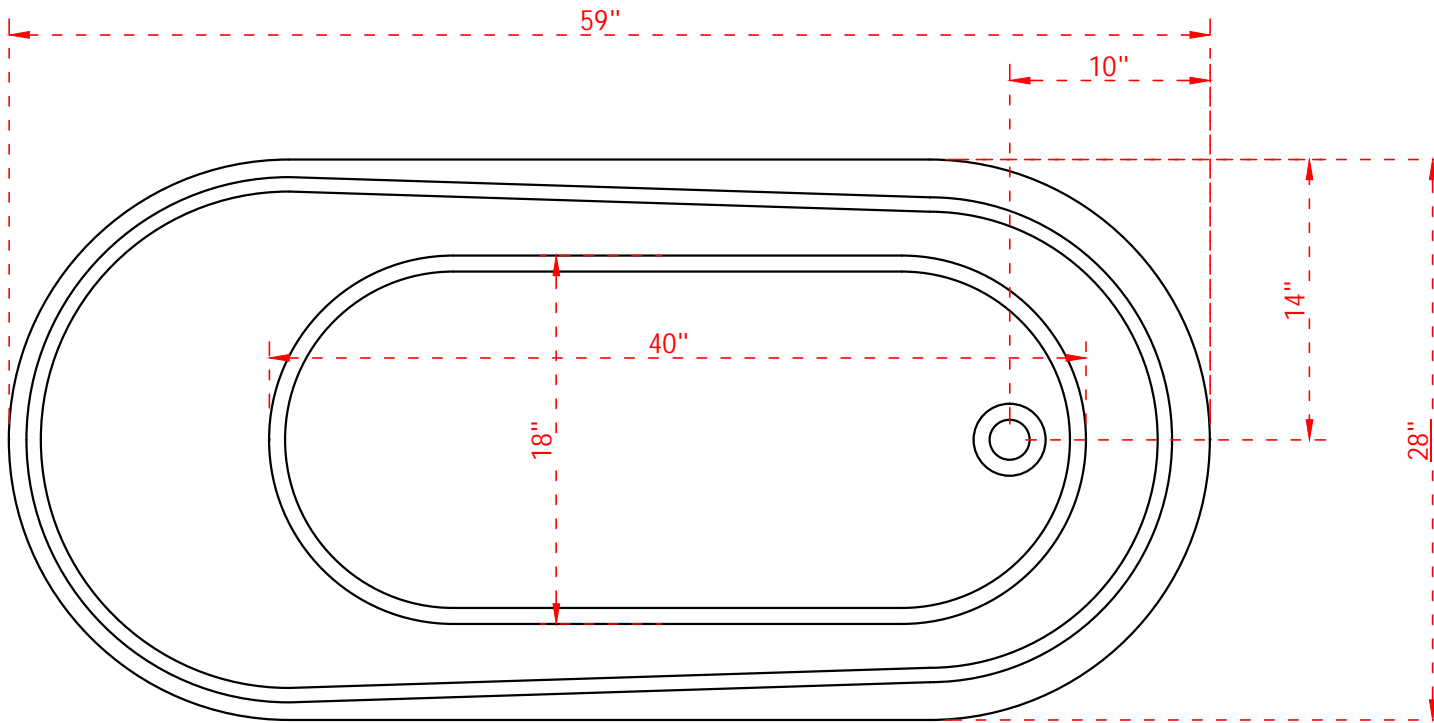

ACRYLIC FREESTANDING TUB
Model: Givilia

FEATURES

- Product Finish: Beige red
- Overflow Hole: Yes
- Material: Acrylic
- Length: 59"
- Width: 28"
- Height: 24"
- Tub Interior Length: 40"
- Tub Interior Width: 18"
- Water Depth to Rim: 18"
- Water Depth to Overflow: 15"
- Tap Deck: No
- Drain included: Yes
- Drain Placement: Right
- Faucet Included: No
- Faucet Drillings: No Drillings
- Water Capacity Without/With Overflow: (Gallons): 87/79
- Built-In Adjusters: Yes
- Tub Weight Uncrated (LBS): 77
- Tub Weight Crated (LBS): 97