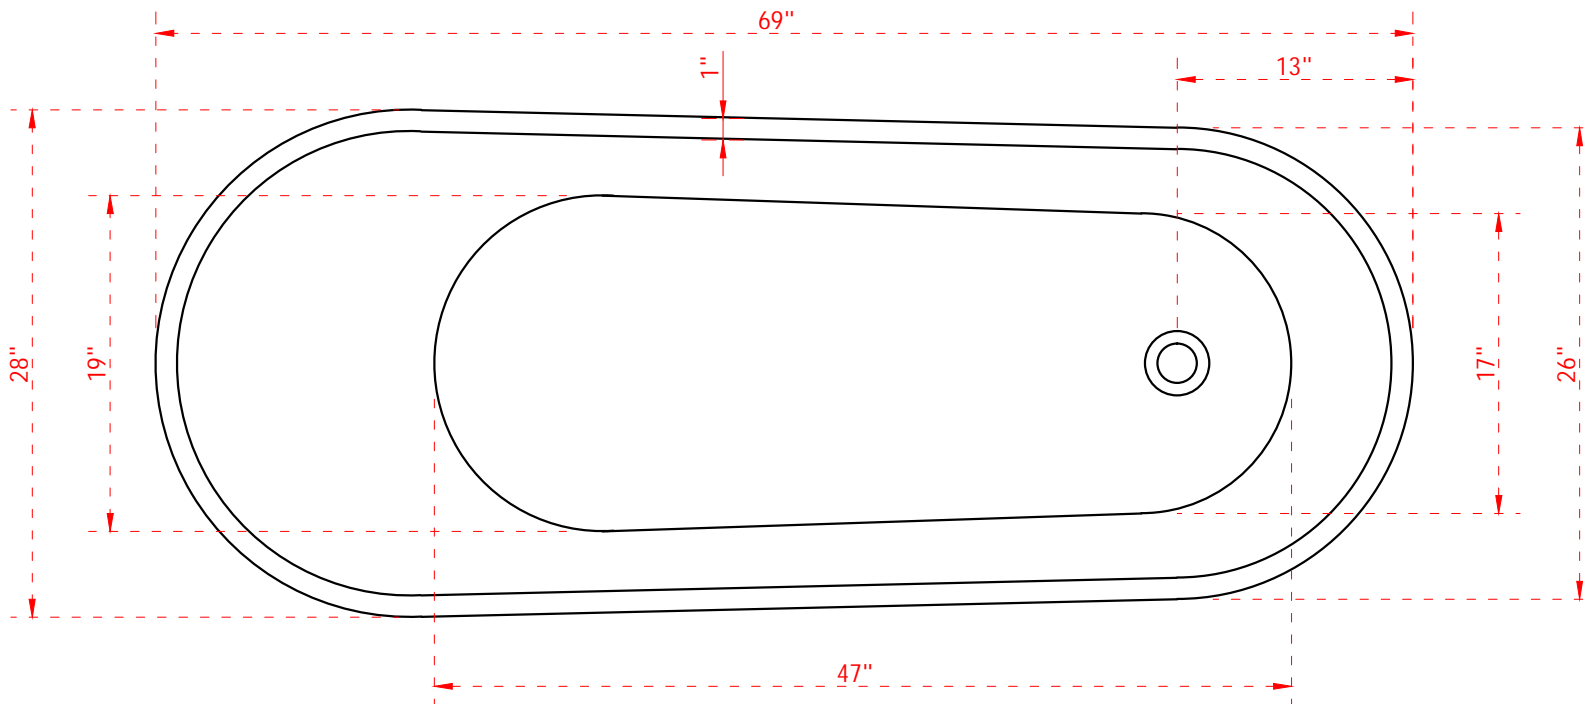

ACRYLIC FREESTANDING TUB

Model:Dea

FEATURES

- Product Finish:Dark Green
- Overflow Hole:Yes
- Material:Acrylic
- Length:69"
- Width:28"
- Height:30"
- Tub Interior Length:47"
- Tub Interior Width:19"
- Water Depth to Rim:16"
- Water Depth to Overflow:13"
- Tap Deck:No
- Drain included:Yes
- Drain Placement:Right
- Faucet Included:No
- Faucet Drillings:No Drillings
- Water Capacity Without/With Overflow:
(Gallons):90/79
- Built-In Adjusters:Yes
- Tub Weight Uncrated (LBS):117
- Tub Weight Crated (LBS):137