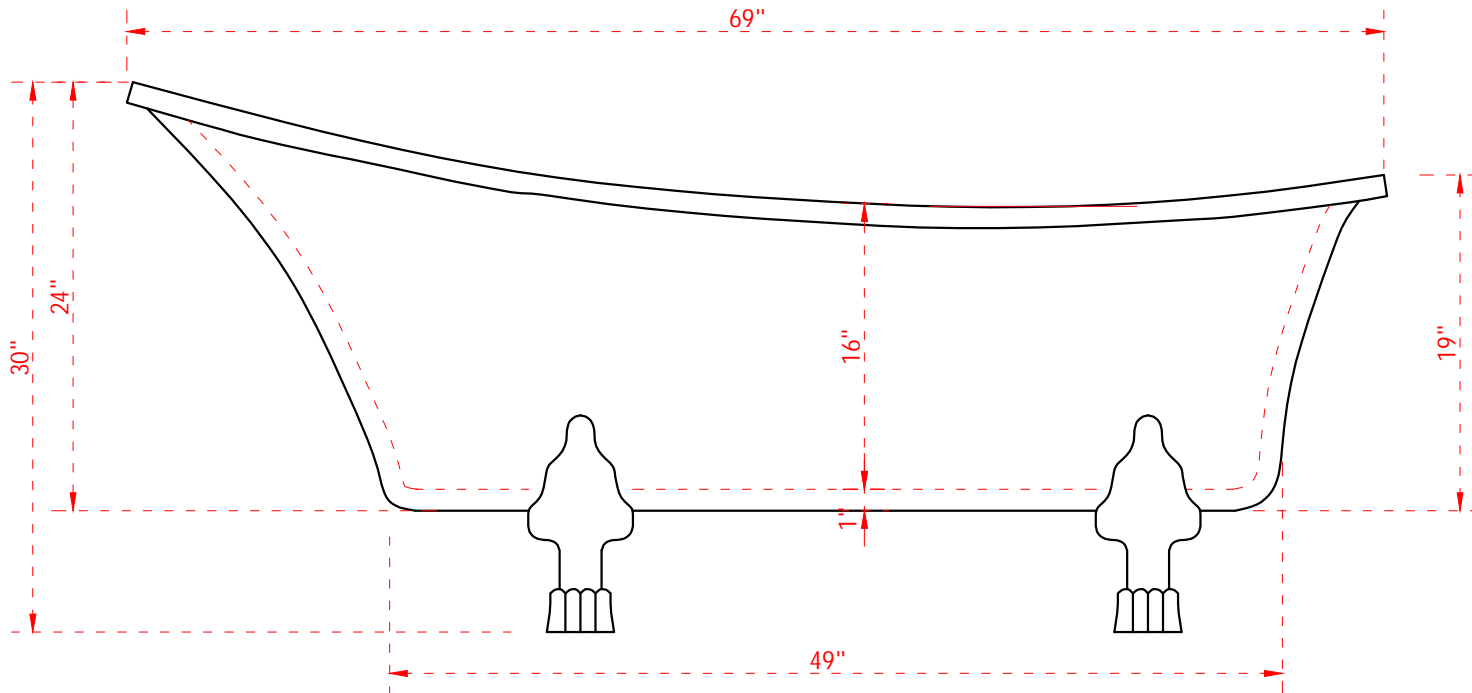

ACRYLIC FREESTANDING TUB

Model:Dea

FEATURES

- Product Finish:Dark Green
- Overflow Hole:Yes
- Material:Acrylic
- Length:69"
- Width:28"
- Height:30"
- Tub Interior Length:47"
- Tub Interior Width:19"
- Water Depth to Rim:16"
- Water Depth to Overflow:13"
- Tap Deck:No
- Drain included:Yes
- Drain Placement:Right
- Faucet Included:No
- Faucet Drillings:No Drillings
- Water Capacity Without/With Overflow:
(Gallons):90/79
- Built-In Adjusters:Yes
- Tub Weight Uncrated (LBS):117
- Tub Weight Crated (LBS):137