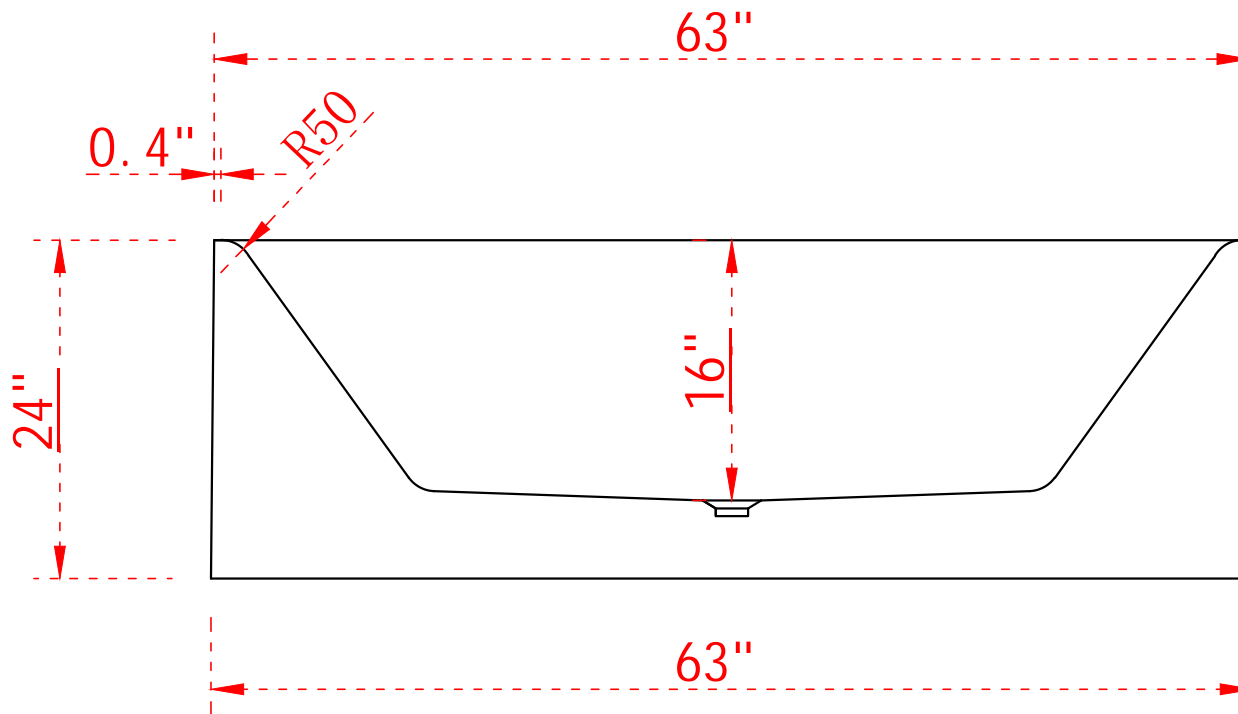

ACRYLIC FREESTANDING TUB  
Model: Gambe

FEATURES

- Product Finish: Matt White
- Overflow Hole: Yes
- Material: Acrylic
- Length: 63"
- Width: 30"
- Height: 24"
- Tub Interior Length: 41"
- Tub Interior Width: 19"
- Water Depth to Rim: 16"
- Water Depth to Overflow: 14"
- Tap Deck: No
- Drain included: Yes
- Drain Placement: Center
- Faucet Included: No
- Faucet Drillings: No Drillings
- Water Capacity Without/With Overflow: (Gallons): 79/69
- Built-In Adjusters: Yes
- Tub Weight Uncrated (LBS): 104
- Tub Weight Crated (LBS): 123