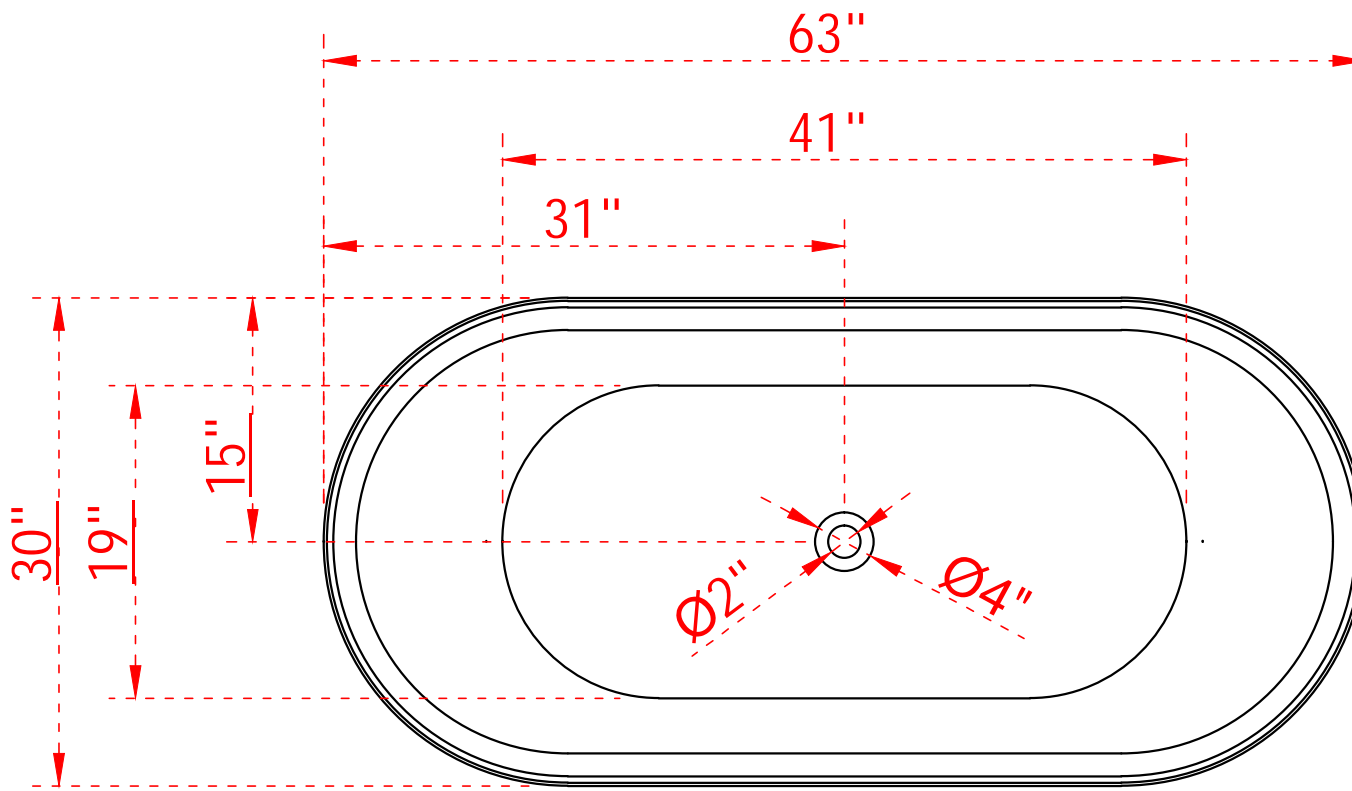

ACRYLIC FREESTANDING TUB  
Model: Gambe

FEATURES

- Product Finish: Matt White
- Overflow Hole: Yes
- Material: Acrylic
- Length: 63"
- Width: 30"
- Height: 24"
- Tub Interior Length: 41"
- Tub Interior Width: 19"
- Water Depth to Rim: 16"
- Water Depth to Overflow: 14"
- Tap Deck: No
- Drain included: Yes
- Drain Placement: Center
- Faucet Included: No
- Faucet Drillings: No Drillings
- Water Capacity Without/With Overflow: (Gallons): 79/69
- Built-In Adjusters: Yes
- Tub Weight Uncrated (LBS): 104
- Tub Weight Crated (LBS): 123